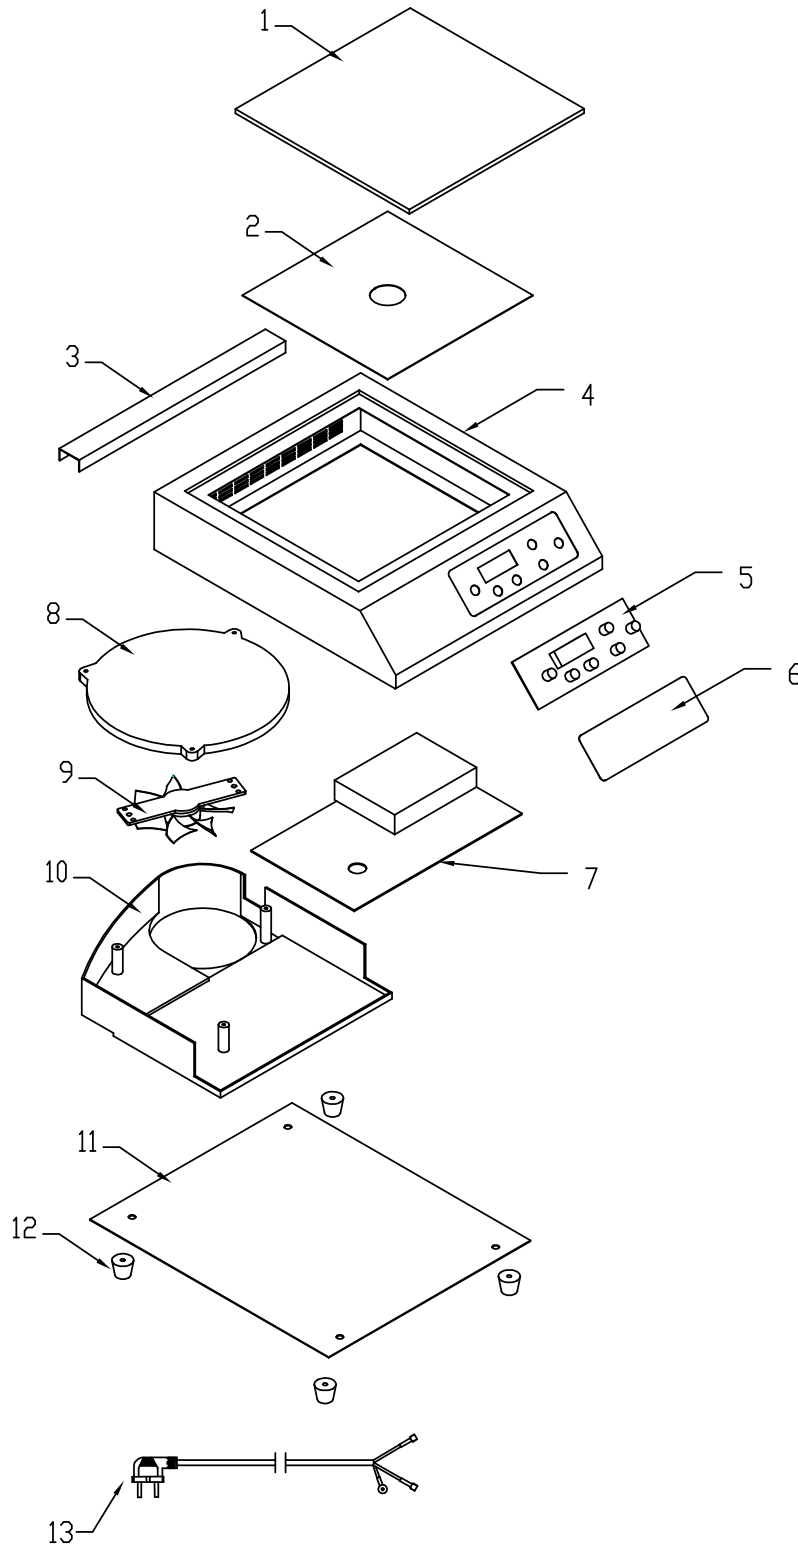

Parts Breakdown

Model CE-CN-3500 44226

Parts Breakdown

Model CE-CN-3500 44226

Item No.	Description	Position	Item No.	Description	Position	Item No.	Description	Position
AC781	Glass Plate Assembly for 44226	1 - 2, 4	63679	Main Board for 44226	7	63683	Aluminum Bottom for 44226	11
63675	Waterproof Baffle for 44226	3	63680	Coil Pan for 44226	8	63684	Foot Furnace for 44226	12
63677	Light Board for 44226	5	63681	Fan for 44226	9	63685	Power Cord for 44226	13
63678	PVC for 44226	6	63682	Plastic Bracket for 44226	10			